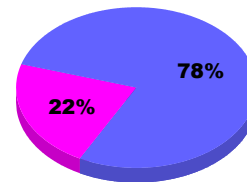

YTD Status Quo Clubs 2011-2012

Status Quo Clubs Compared to Status Quo Members

Legend: Status Quo Clubs (Cyan), Total Status Quo Members (Green)

MEMBERSHIP

Membership Results
2011-2012

Membership
2010-2011

Month	Net Memb Goal	Actual New Memb	Actual Dropped Memb	Gain/Loss of Memb	Gain/Loss of Memb
Jul/Aug/Sep		29	-30	-1	-25
Totals		29	-30	-1	-25

Membership Results 2011-2012

Goal, New, Dropped, Gain/Loss

Legend: Goal (Cyan), Actual (Green), Dropped (Yellow), Gain Loss (Magenta)

Comparison of Membership Gain/Loss

Current Year Compared to the Previous Year

Legend: Current Year (Cyan), Previous Year (Green)

Gender Comparison 2011-2012

Jul/Aug/Sep

Legend: Male (Blue), Female (Magenta)